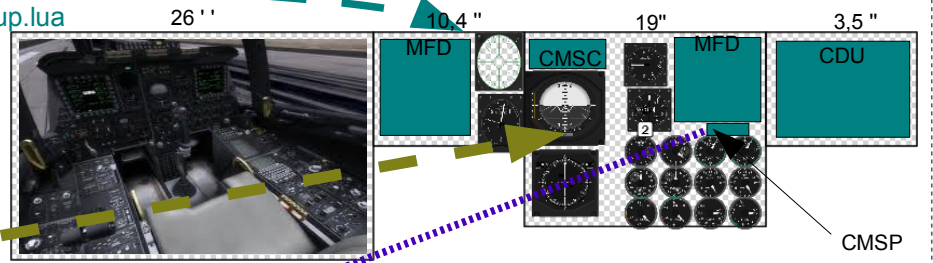

captures CMSP display

GetExportDCS_A10C

SetinputDCS_A10C

sends switches status

sends lights, etc, status

displays screen by MonitorSetup.lua

Monitors

CMSP