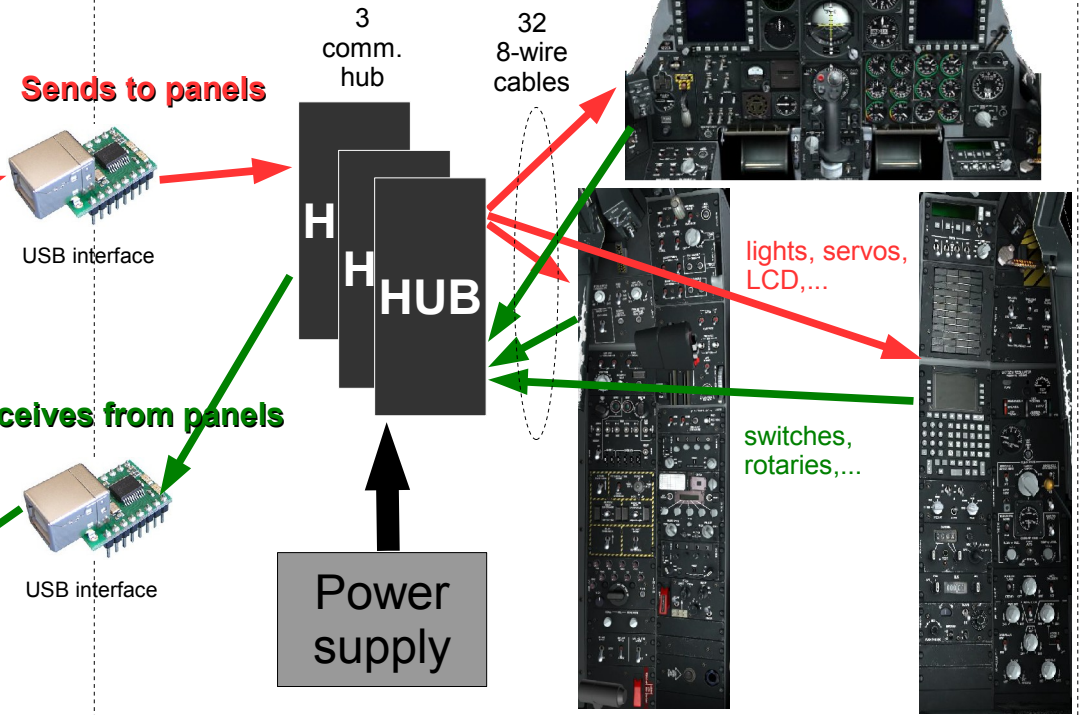

captures CMSP display

GetExportDCS_A10C

SetinputDCS_A10C

sends switches status

sends lights, etc, status

displays screen by MonitorSetup.lua

Monitors

CMSP

Hardware cockpit

Sends to panels

Receives from panels

lights, servos, LCD,...

switches, rotaries,...

PC & softwares