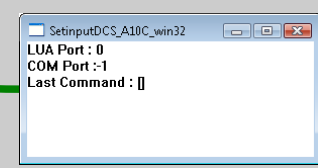

DCS simulator

export.lua routines

HELIOS LUA UDP server

LUA exports

middle softwares

Gadroc's Helios

displays gauges

GetCMSPDisplay

captures CMSP display

GetExportDCS_A10C

SetinputDCS_A10C

sends switches status

sends lights, etc, status

displays screen by MonitorSetup.lua

Monitors

CMSP