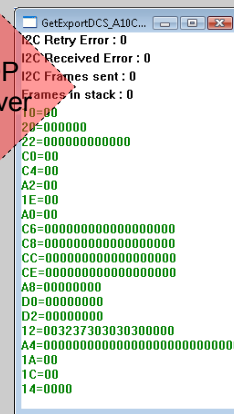

DCS simulator

export.lua routines

HELIOS LUA UDP server

LUA exports

middle softwares

Gadroc's Helios

displays gauges

GetCMSPDisplay

captures CMSP display

GetExportDCS_A10C

SetinputDCS_A10C

sends switches status

sends lights, etc, status

displays screen by MonitorSetup.lua

Monitors

CMSP