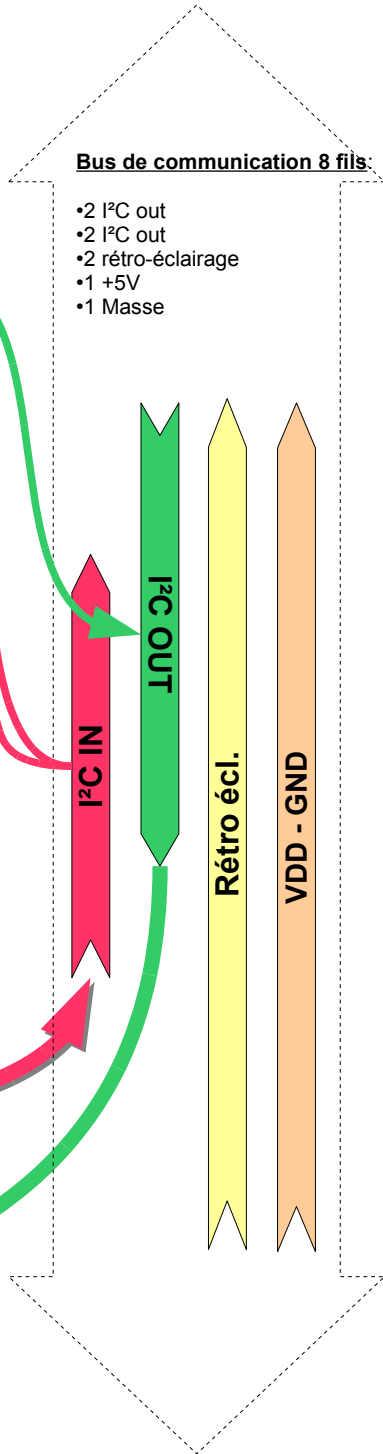

# AN/ARC-186 - Fairchild A-10C Thunderbolt II

AM/FM  
ON/OFF  
Fréquences ingame

Mode  
Freq sel  
4x Freqs  
Volume  
Load  
Canal  
Squelch