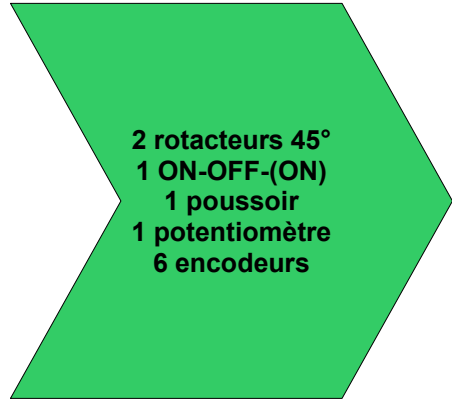

# AN/ARC-186 - Fairchild A-10C Thunderbolt II

AM/FM  
ON/OFF  
Fréquences ingame

Mode  
Freq sel  
4x Freqs  
Volume  
Load  
Canal  
Squelch