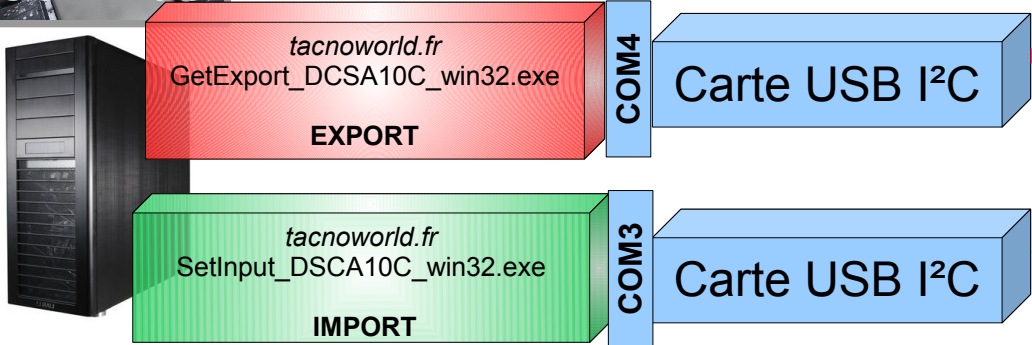

# AN/ARC-186 - Fairchild A-10C Thunderbolt II

AM/FM  
ON/OFF  
Fréquences ingame

Mode  
Freq sel  
4x Freqs  
Volume  
Load  
Canal  
Squelch